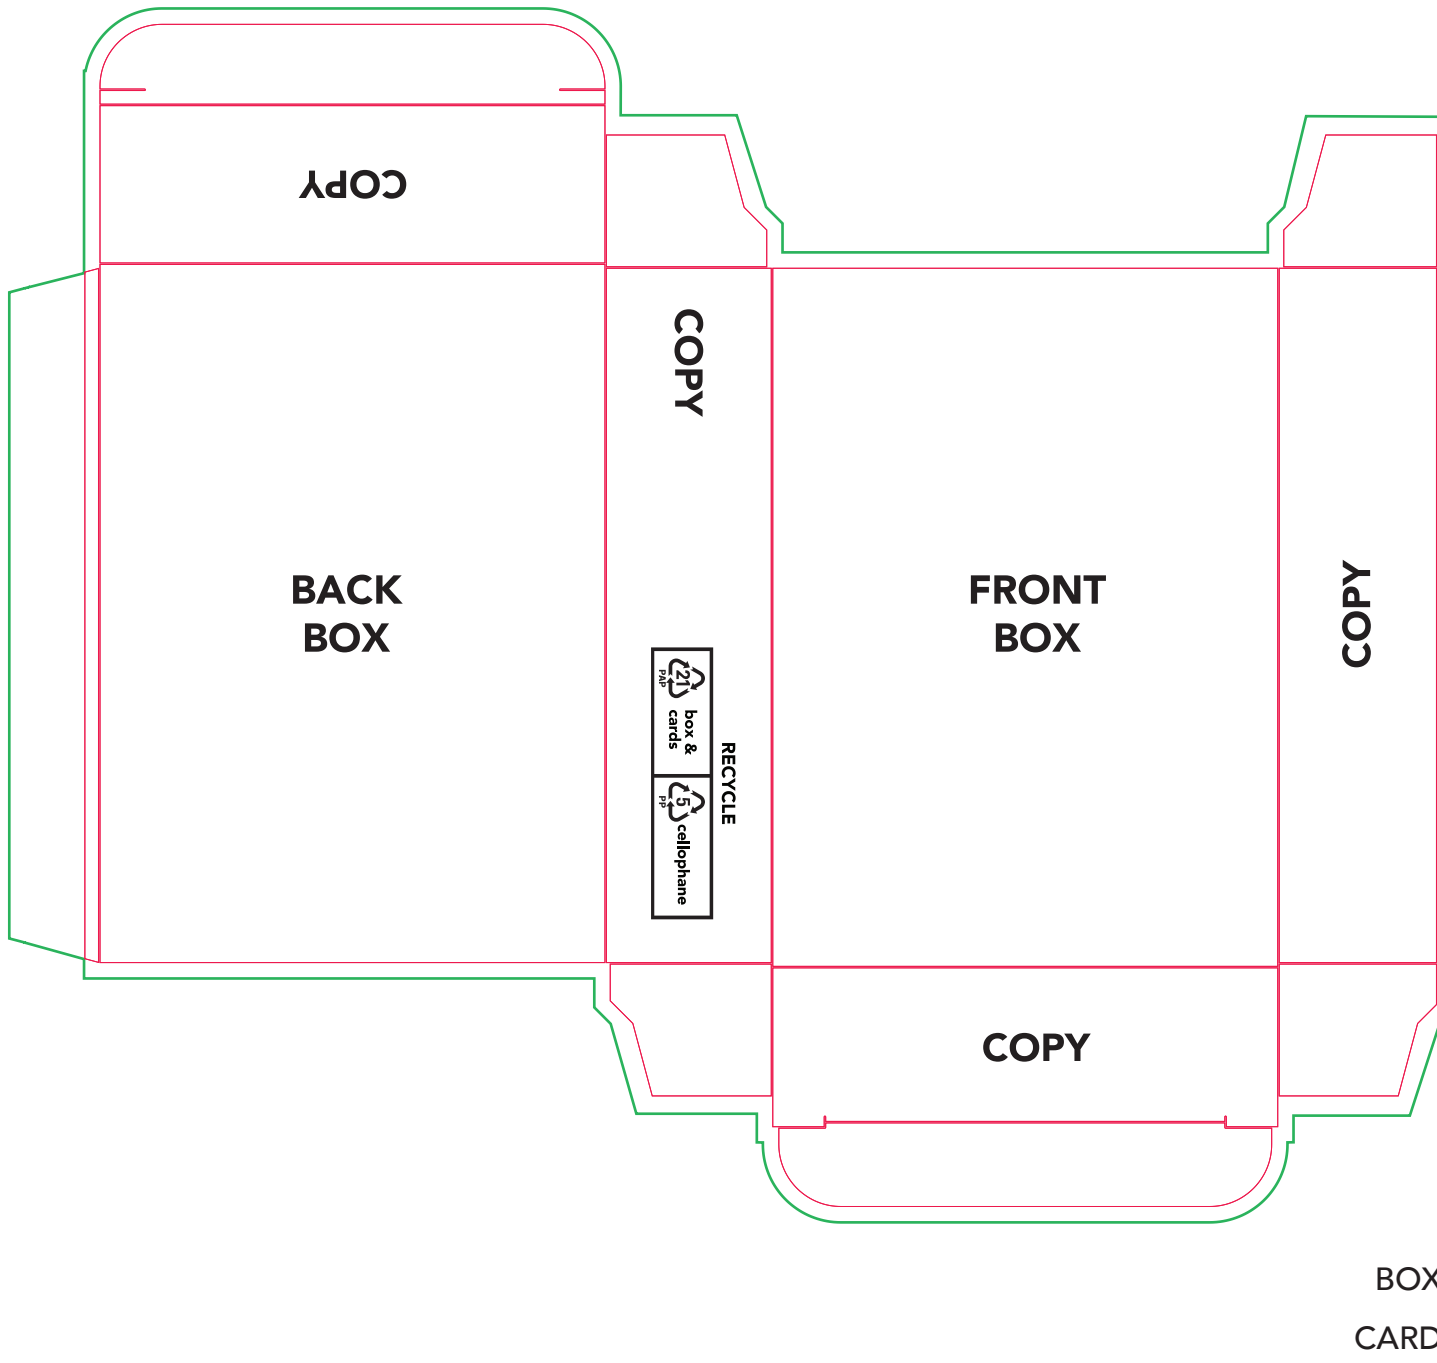

BOX & CARD TEMPLATE Guideline

Box Scale 1:1 - Card Size 63mm x 88mm

- **FIXED DESIGN**
Design not editable
- **DESIGN AREA**
This is where you can place your design

DO

- Edit and save your file in CMYK colour mode.
- Expand your text before saving (select all of the layers, click "type" in the menu, select "create outlines").
- Background colour/images must bleed to the edges of artboard

DON'T

- Flatten your layers or image before saving - it can reduce your print quality.
- Do not scale the artboard

Recycling label

RECYCLE

BOX & CARD TEMPLATE
Example

A

V

2